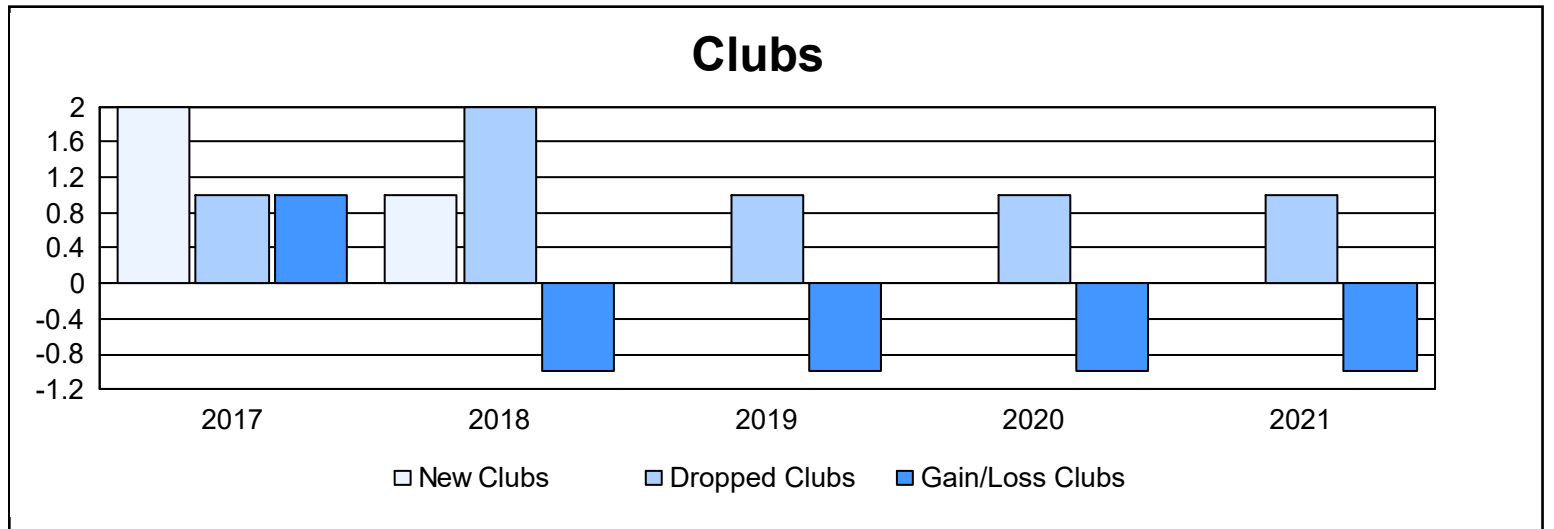

Year	New Clubs	Dropped Clubs	Gain/ Loss Clubs	New Members	Charter Members	Reinstate Members	Transfer Members	Total Member Added	Total Members Dropped	Gain/ Loss Members
2016-2017	2	1	1	96	43	7	9	155	198	-43
2017-2018	1	2	-1	171	25	14	13	223	206	17
2018-2019	0	1	-1	101	1	6	10	118	217	-99
2019-2020	0	1	-1	99	0	3	2	104	136	-32
2020-2021	0	1	-1	47	0	3	4	54	123	-69
<b>Average</b>	<b>1</b>	<b>1</b>	<b>-1</b>	<b>103</b>	<b>14</b>	<b>7</b>	<b>8</b>	<b>131</b>	<b>176</b>	<b>-45</b>

### Membership Composition June 2021 Cumulative