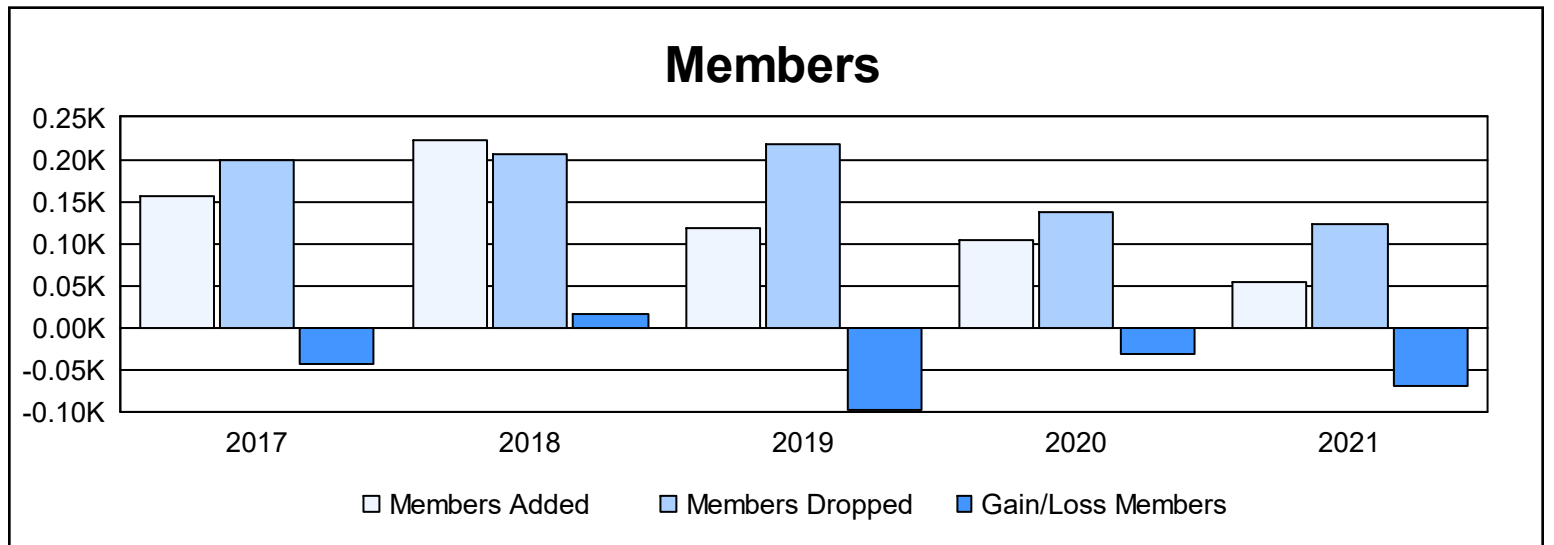

Year	New Clubs	Dropped Clubs	Gain/ Loss Clubs	New Members	Charter Members	Reinstate Members	Transfer Members	Total Member Added	Total Members Dropped	Gain/ Loss Members
2016-2017	2	1	1	96	43	7	9	155	198	-43
2017-2018	1	2	-1	171	25	14	13	223	206	17
2018-2019	0	1	-1	101	1	6	10	118	217	-99
2019-2020	0	1	-1	99	0	3	2	104	136	-32
2020-2021	0	1	-1	47	0	3	4	54	123	-69
<b>Average</b>	<b>1</b>	<b>1</b>	<b>-1</b>	<b>103</b>	<b>14</b>	<b>7</b>	<b>8</b>	<b>131</b>	<b>176</b>	<b>-45</b>

### Membership Composition June 2021 Cumulative